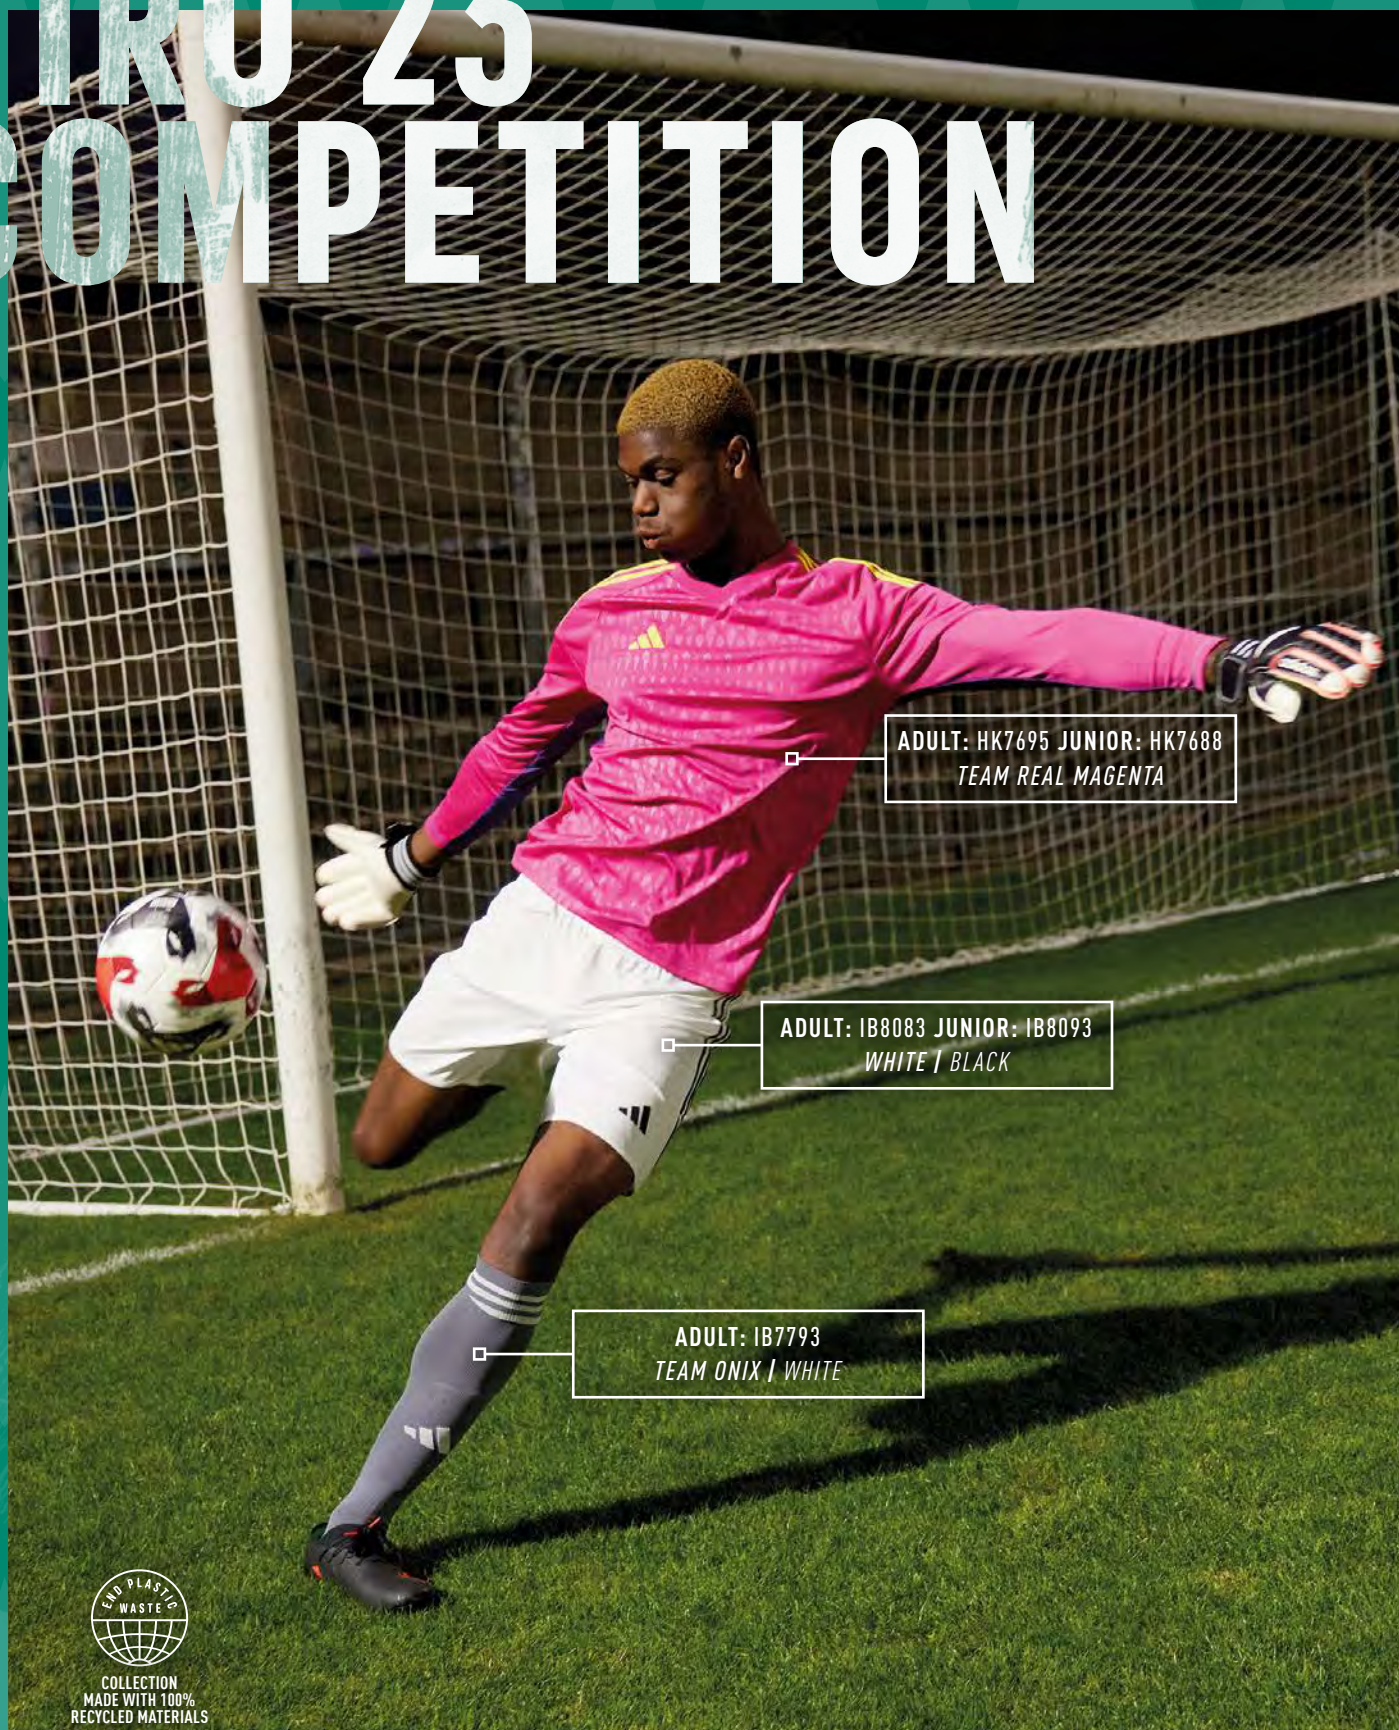

TIRO 23 COMPETITION GK JERSEY LS MEN

T23 C GK JSY L

ADULT: € 50 / £ 40

SIZES: XS, S, M, L, XL, 2XL, 3XL

JUNIOR: € 35 / £ 30

SIZES: 5-6Y, 7-8Y, 9-10Y, 11-12Y, 13-14Y, 15-16Y

TIRO 23 SHORT

TIRO 23 SHO

ADULT: € 30 / £ 25

SIZES: XS, S, M, L, XL, 2XL, 3XL

JUNIOR: € 20 / £ 18

SIZES: 5-6Y, 7-8Y, 9-10Y, 11-12Y, 13-14Y, 15-16Y

TIRO 23 COMPETITION

ADULT: HK7695 JUNIOR: HK7688
TEAM REAL MAGENTA

ADULT: IB8083 JUNIOR: IB8093
WHITE / BLACK

ADULT: IB7793
TEAM ONIX / WHITE

COLLECTION
MADE WITH 100%
RECYCLED MATERIALS